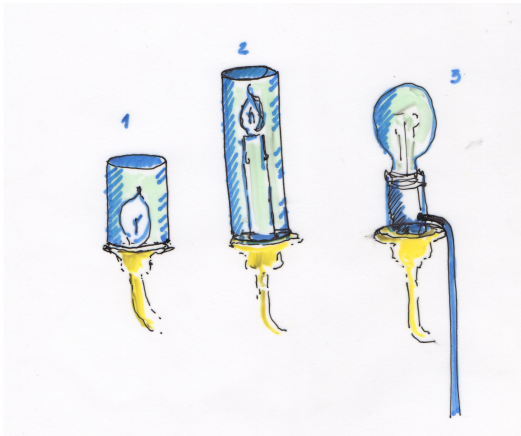

Lighting

Project proposal for lighting entails a blue hue.

Considering light conditions inside the church are challenging to control, the goal is to achieve a blue hue. In the Sint Joris Kapel, a blue reflection in the organ and a detail of blue light in the chapel's chandelier. Technical possibilities resorting to hidden projectors inside the organ's balcony (as example) are under consultation. A preliminary technical budget is included in the annex.

The Chandelier in the Sint Joris Kapek could have a small intervention by using commercially available solution such as blue light bulbs or acrylic or foil tubes around the light sources (images bellow). In the event that the electric system in place is not compatible with these solutions, a external system could be explored with cabled leading to the chandelier and lighting individual light fixtures attached to the chandelier example 3 (images 04.05)

Image 01

01. Chandelier lamp with foil or acrylic blue tube;
02. Current fixtures with custom made acrylic or foil tubes;
03. Blue lightbulb with independent cable electrification.